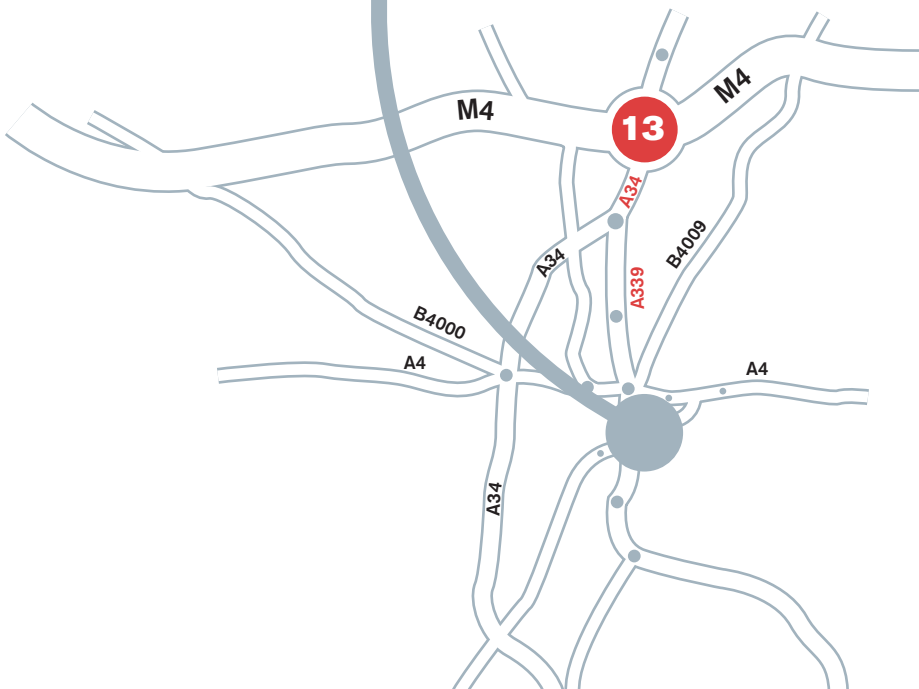

ADA Networks Ltd
3 Mill Court
Mill Lane
Newbury
Berks RG14 5RE

Tel +44 (0) 1635 523131
Fax +44 (0) 1635 521821

info@adanetworks.com
www.adanetworks.com